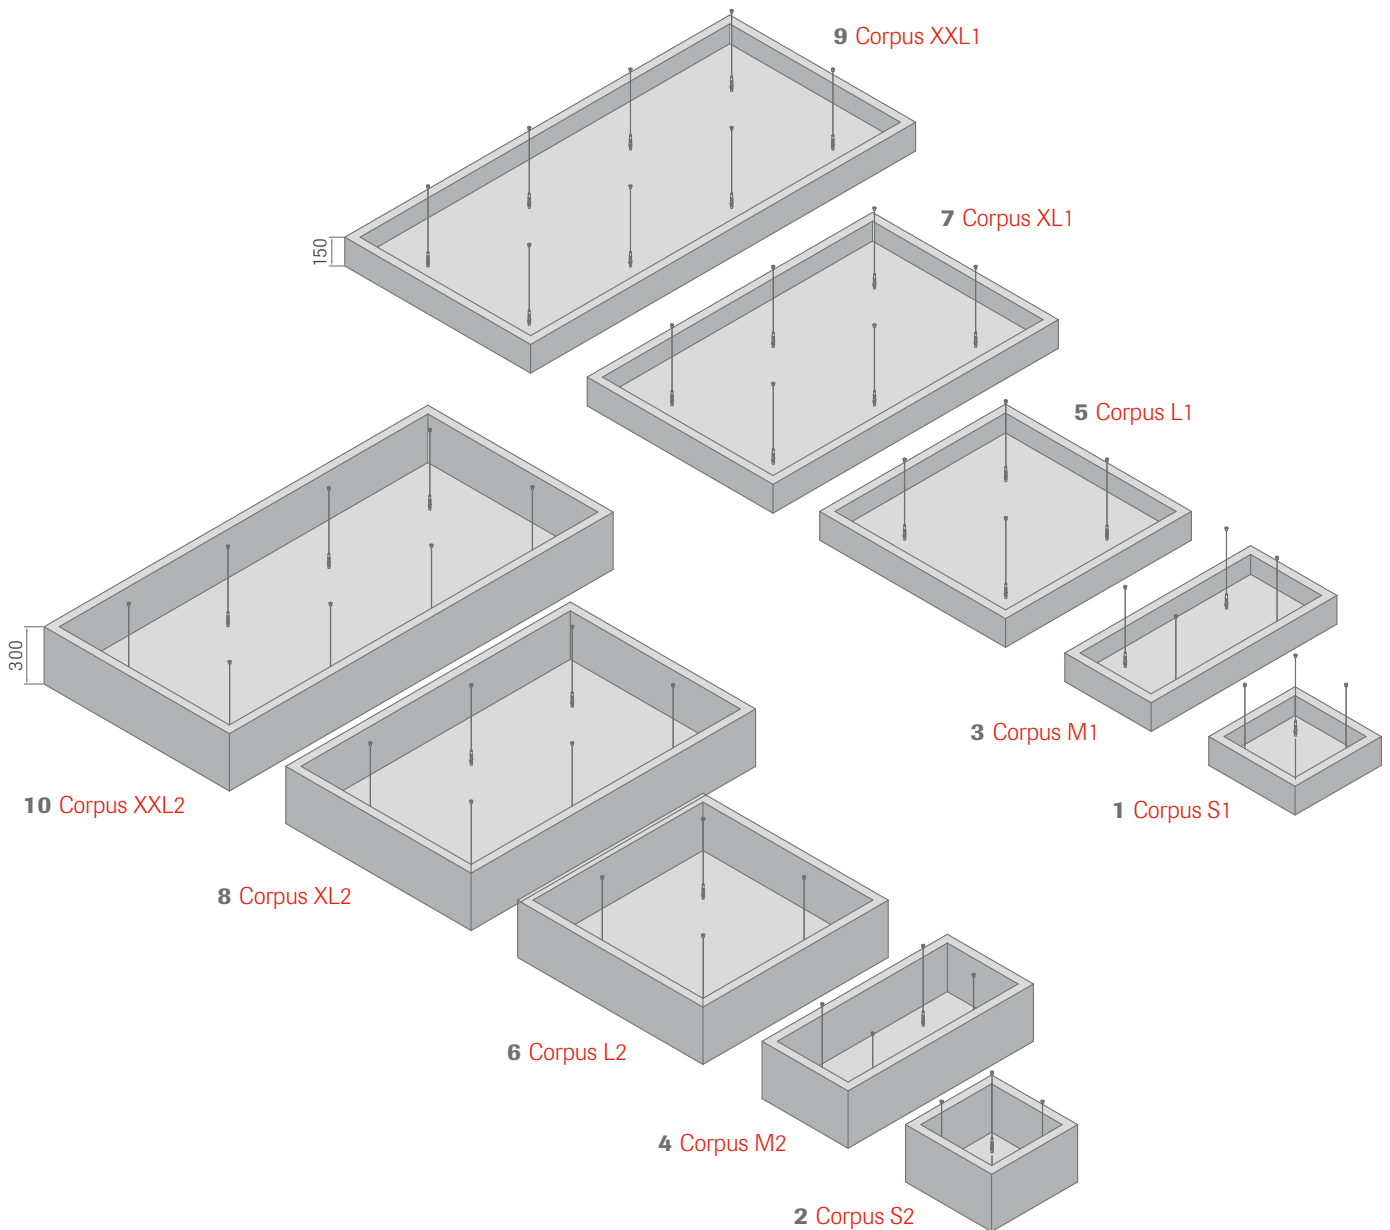

Classical styling –
individual design freedom

OWA

Technical data

Visible side	Fleece, white
Edges	Fleece, white
Edge detail	Straight edges, all the way round
Dimensions	<p>Corpus S1: height 150 mm, dimension 520 x 520 mm</p> <p>Corpus S2: height 300 mm, dimension 520 x 520 mm</p> <p>Corpus M1: height 150 mm, dimension 1120 x 520 mm</p> <p>Corpus M2: height 300 mm, dimension 1120 x 520 mm</p> <p>Corpus L1: height 150 mm, dimension 1120 x 1120 mm</p> <p>Corpus L2: height 300 mm, dimension 1120 x 1120 mm</p> <p>Corpus XL1: height 150 mm, dimension 1120 x 1720 mm</p> <p>Corpus XL2: height 300 mm, dimension 1120 x 1720 mm</p> <p>Corpus XXL1: height 150 mm, dimension 1120 x 2320 mm</p> <p>Corpus XXL2: height 300 mm, dimension 1120 x 2320 mm</p>
Grid suspension	Incl. wire suspension, L = 1.5 m, ceiling fixation
Sound absorption	 $\alpha_w = 1.00$ $NRC = 0.95$

Modular concepts

Corpus | content

Pack	Description / Dimensions /Surface	Units/pack
1	Corpus S1 Canopy, height 150 mm, dimension 520 x 520 mm, fleece covered white	1
2	Corpus S2 Canopy, height 300 mm, dimension 520 x 520 mm, fleece covered white	1
3	Corpus M1 Canopy, height 150 mm, dimension 1120 x 520 mm, fleece covered white	1
4	Corpus M2 Canopy, height 300 mm, dimension 1120 x 520 mm, fleece covered white	1
5	Corpus L1 Canopy, height 150 mm, dimension 1120 x 1120 mm, fleece covered white	1
6	Corpus L2 Canopy, height 300 mm, dimension 1120 x 1120 mm, fleece covered white	1
7	Corpus XL1 Canopy, height 150 mm, dimension 1120 x 1720 mm, fleece covered white	1
8	Corpus XL2 Canopy, height 300 mm, dimension 1120 x 1720 mm, fleece covered white	1
9	Corpus XXL1 Canopy, height 150 mm, dimension 1120 x 2320 mm, fleece covered white	1
10	Corpus XXL2 Canopy, height 300 mm, dimension 1120 x 2320 mm, fleece covered white	1