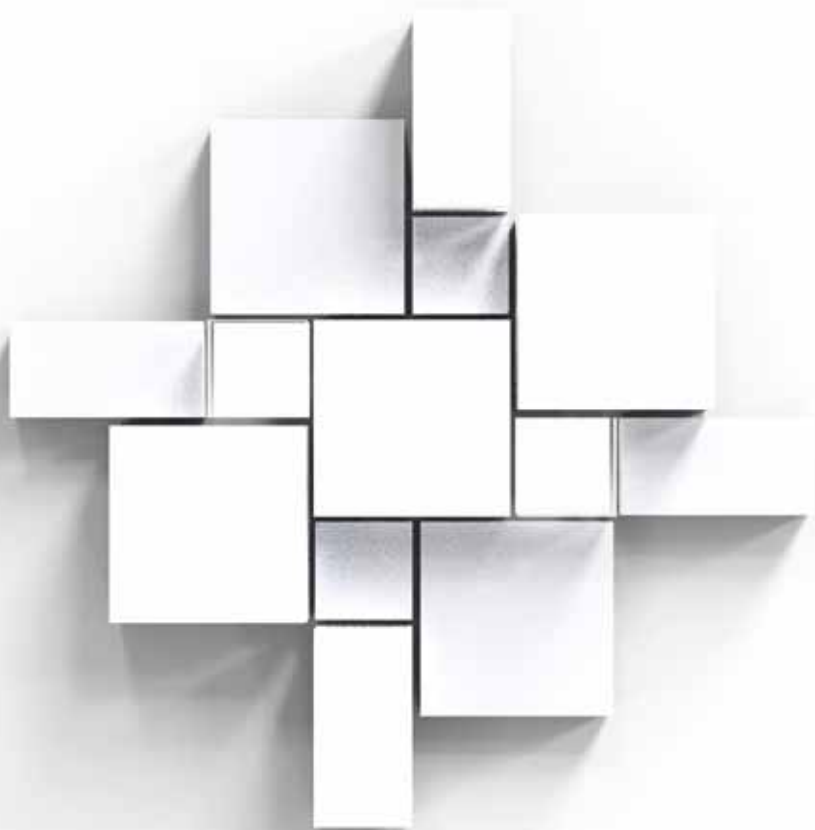

Classical styling –
individual design freedom

OWA

Technical data

Visible side	Fleece, white
Edges	Fleece, white
Edge detail	Straight edges, all the way round
Dimensions	<p>Corpus S1: height 150 mm, dimension 520 x 520 mm</p> <p>Corpus S2: height 300 mm, dimension 520 x 520 mm</p> <p>Corpus M1: height 150 mm, dimension 1120 x 520 mm</p> <p>Corpus M2: height 300 mm, dimension 1120 x 520 mm</p> <p>Corpus L1: height 150 mm, dimension 1120 x 1120 mm</p> <p>Corpus L2: height 300 mm, dimension 1120 x 1120 mm</p> <p>Corpus XL1: height 150 mm, dimension 1120 x 1720 mm</p> <p>Corpus XL2: height 300 mm, dimension 1120 x 1720 mm</p> <p>Corpus XXL1: height 150 mm, dimension 1120 x 2320 mm</p> <p>Corpus XXL2: height 300 mm, dimension 1120 x 2320 mm</p>
Grid suspension	Incl. wire suspension, L = 1.5 m, ceiling fixation
Sound absorption	 $\alpha_w = 1.00$ $NRC = 0.95$

Modular concepts

Corpus | content

Pack	Description / Dimensions /Surface	Units/pack
1	Corpus S1 Canopy, height 150 mm, dimension 520 x 520 mm, fleece covered white	1
2	Corpus S2 Canopy, height 300 mm, dimension 520 x 520 mm, fleece covered white	1
3	Corpus M1 Canopy, height 150 mm, dimension 1120 x 520 mm, fleece covered white	1
4	Corpus M2 Canopy, height 300 mm, dimension 1120 x 520 mm, fleece covered white	1
5	Corpus L1 Canopy, height 150 mm, dimension 1120 x 1120 mm, fleece covered white	1
6	Corpus L2 Canopy, height 300 mm, dimension 1120 x 1120 mm, fleece covered white	1
7	Corpus XL1 Canopy, height 150 mm, dimension 1120 x 1720 mm, fleece covered white	1
8	Corpus XL2 Canopy, height 300 mm, dimension 1120 x 1720 mm, fleece covered white	1
9	Corpus XXL1 Canopy, height 150 mm, dimension 1120 x 2320 mm, fleece covered white	1
10	Corpus XXL2 Canopy, height 300 mm, dimension 1120 x 2320 mm, fleece covered white	1