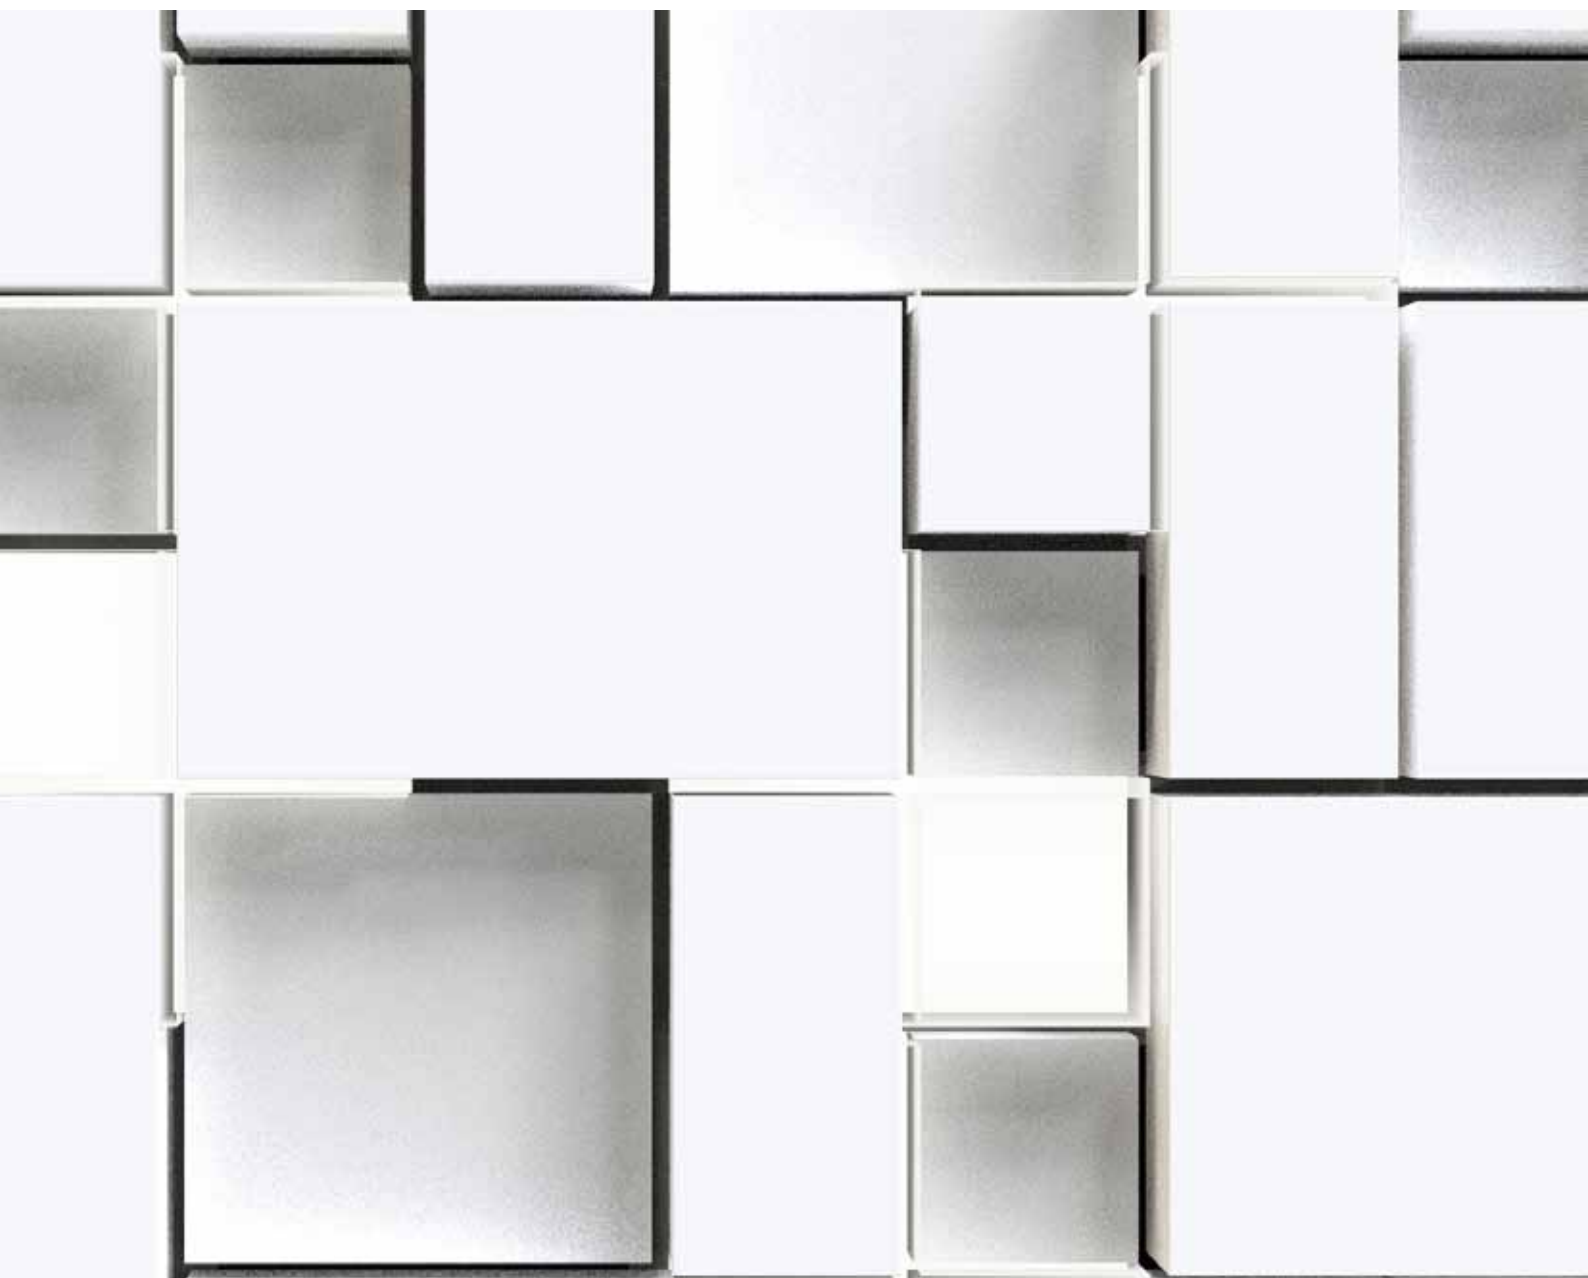

Product Warranties

The information provided in this leaflet is based on the standards and data available at the time of publication. Any performance, warranties or guarantees provided, expressed or implied, are subject to the exclusive use of OWA components and the installation of those components in accordance with our recommendations. Failure to adhere to these conditions will result in the invalidation of any performance claims, warranties or guarantees and rejection of any liability. OWA reserves the right to make any technical improvements to the products, systems or services without prior notice. **All goods and services are supplied in accordance with our current Terms and Conditions of Sale.** Errors excepted!

Odenwald Faserplattenwerk GmbH

Dr.-F.-A.-Freundt-Straße 3 | 63916 Amorbach | Germany
tel +49 93 73.2 01-0 | info@owa.de
www.owa-ceilings.com